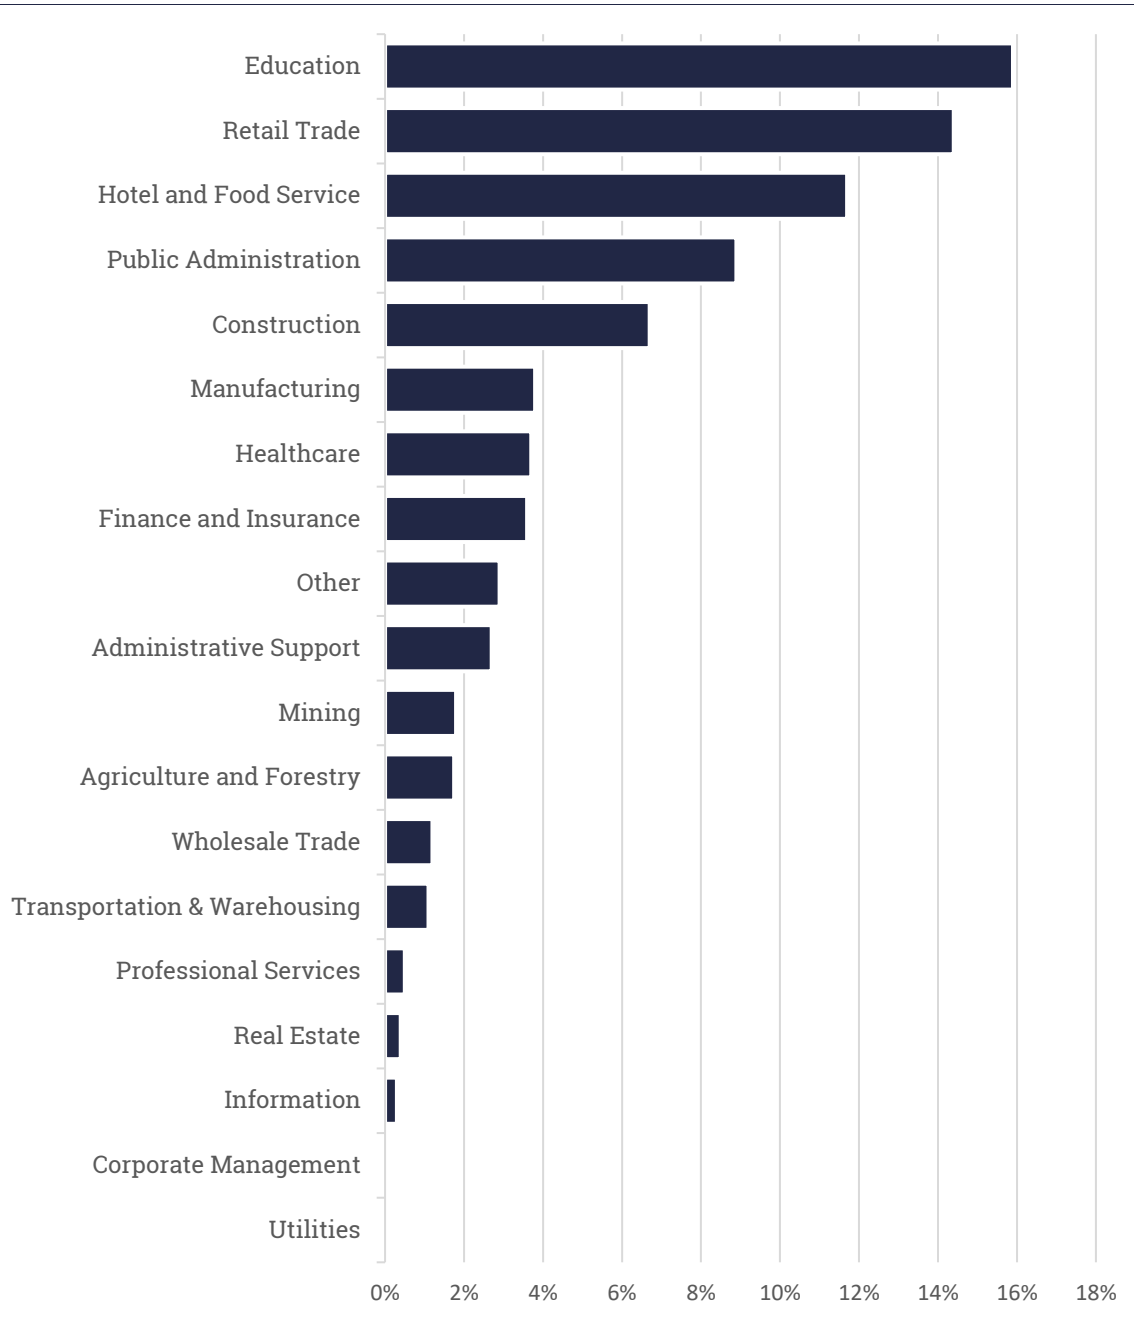

Workforce Within
50 Miles

County Population by Age

via the U.S. Census Bureau.

Meigs County Ohio
Economic Development Office
(740) 992-3034
MeigsCountyOhio.com

County Population by Occupation

via the U.S. Bureau of Labor Statistics (BLS).