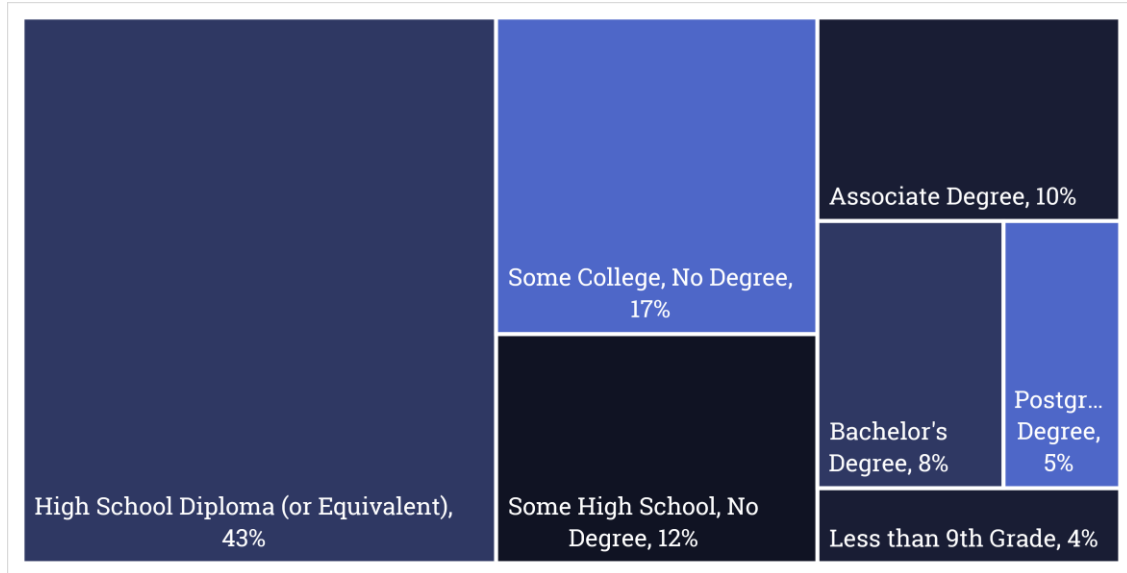

Meigs County Ohio

Economic Development Office

County Population by Education

Maximum level of education for residents age 25+ via the U.S. Census Bureau.